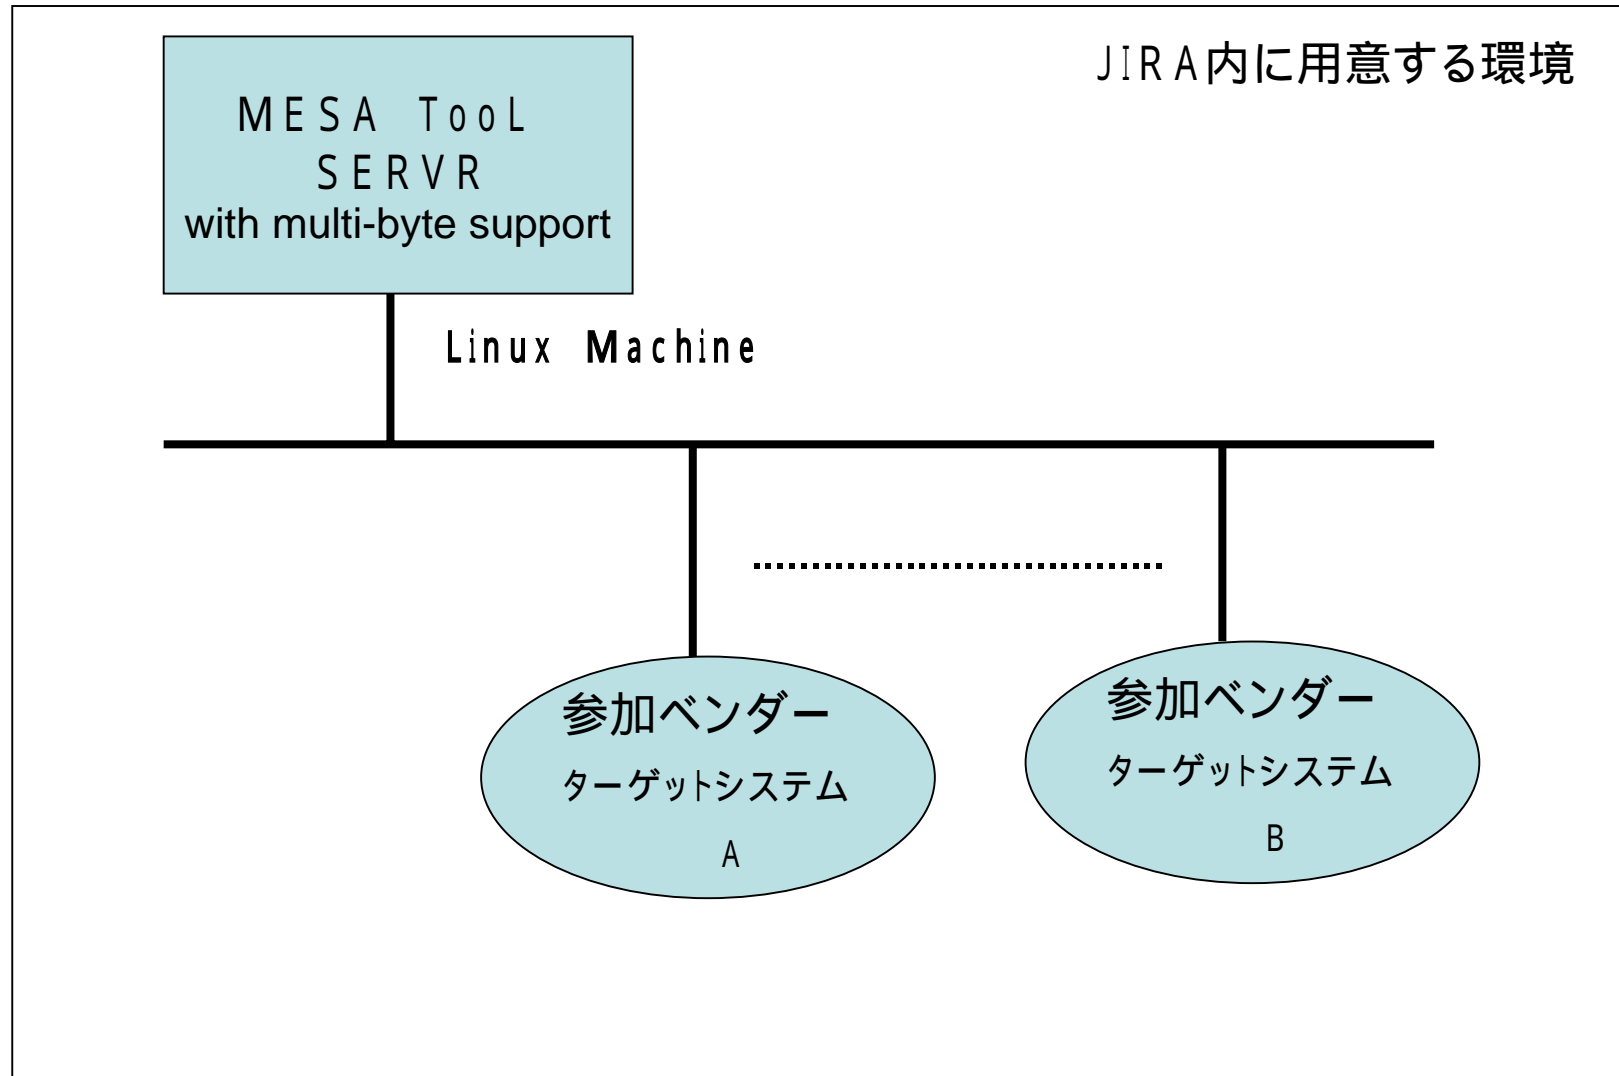

日本語MESA TEST TOOL環境